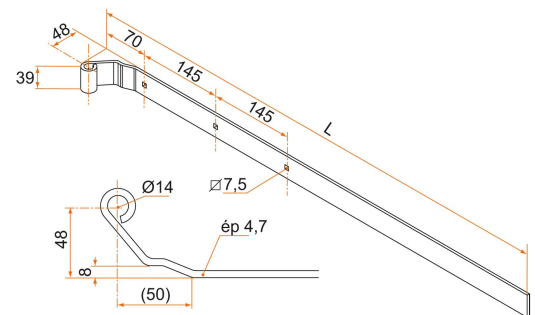

Products to be ordered from :
BURGAUD SAS 147, rue des Paludiers Z.I. des Mares 85270 SAINT-HILAIRE-DE-RIEZ
email : commande@tirard-burgaud.com