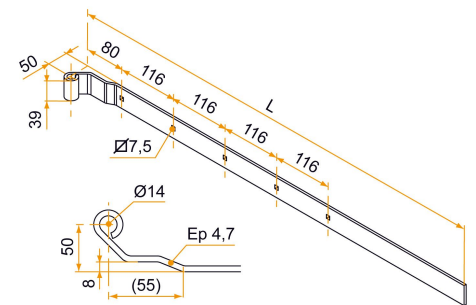

Products to be ordered from :
BURGAUD SAS 147, rue des Paludiers Z.I. des Mares 85270 SAINT-HILAIRE-DE-RIEZ
email : commande@tirard-burgaud.com