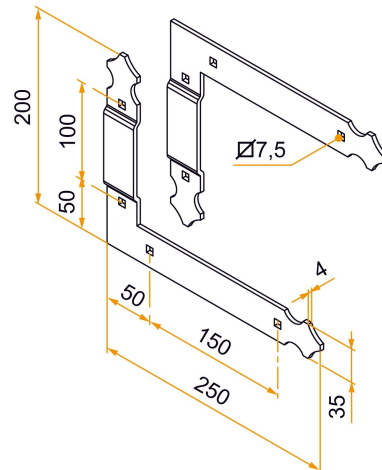

Products to be ordered from :
BURGAUD SAS 147, rue des Paludiers Z.I. des Mares 85270 SAINT-HILAIRE-DE-RIEZ
email : commande@tirard-burgaud.com