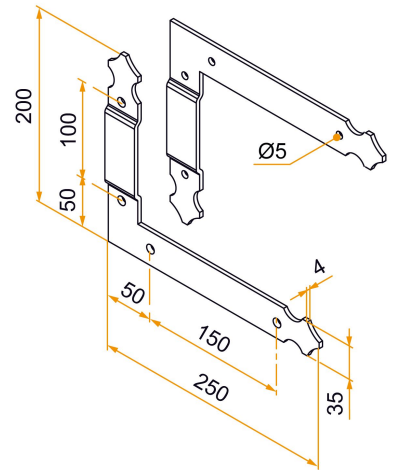

Products to be ordered from :
BURGAUD SAS 147, rue des Paludiers Z.I. des Mares 85270 SAINT-HILAIRE-DE-RIEZ
email : commande@tirard-burgaud.com