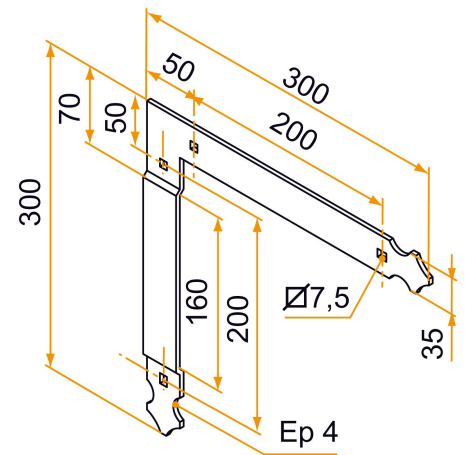

Products to be ordered from :
BURGAUD SAS 147, rue des Paludiers Z.I. des Mares 85270 SAINT-HILAIRE-DE-RIEZ
email : commande@tirard-burgaud.com