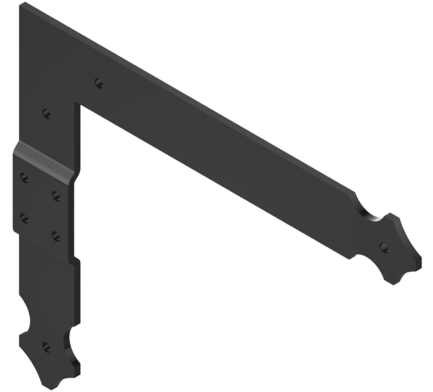

Possible applications include :

PVC and Aluminum
wing shutter
accessories

Features

- Aluminum

Tip

- To be installed with RapidRénov adjustable brackets (see summary).

Products to be ordered from :
BURGAUD SAS 147, rue des Paludiers Z.I. des Mares 85270 SAINT-HILAIRE-DE-RIEZ
email : commande@tirard-burgaud.com

Possible applications include :

PVC and Aluminum
wing shutter
accessories

Référence	Mounting direction	Finish	GENCOD 3565920	Condit. par	Délai j
PEU021GN53	LEFT	9005-30%	20906 5	25	21
PEU021DN53	RIGHT	9005-30%	20905 8	25	21
PEU021GB68	LEFT	9016-80%	20904 1	25	21
PEU021DB68	RIGHT	9016-80%	20903 4	25	21
PEU021GRAL	LEFT		20908 9	1	21
PEU021DRAL	RIGHT		20907 2	1	21