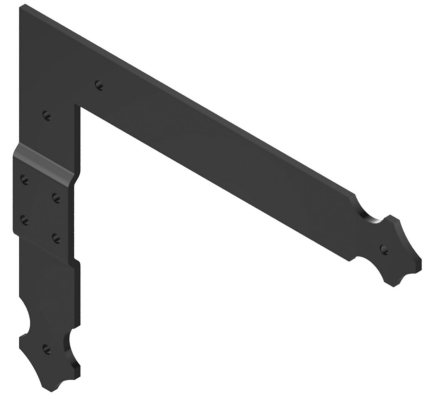

Possible applications include :

PVC and Aluminum
wing shutter
accessories

Features

- Aluminum

Tip

- To be installed with RapidRénov adjustable brackets (see summary).

Products to be ordered from :
BURGAUD SAS 147, rue des Paludiers Z.I. des Mares 85270 SAINT-HILAIRE-DE-RIEZ
email : commande@tirard-burgaud.com

Possible applications include :

PVC and Aluminum
wing shutter
accessories

Référence	Mounting direction	Finish	GENCOD 3565920	Condit. par	Délai j
PEU021GN53	LEFT	9005-30%	20906 5	25	21
PEU021DN53	RIGHT	9005-30%	20905 8	25	21
PEU021GB68	LEFT	9016-80%	20904 1	25	21
PEU021DB68	RIGHT	9016-80%	20903 4	25	21
PEU021GRAL	LEFT		20908 9	1	21
PEU021DRAL	RIGHT		20907 2	1	21