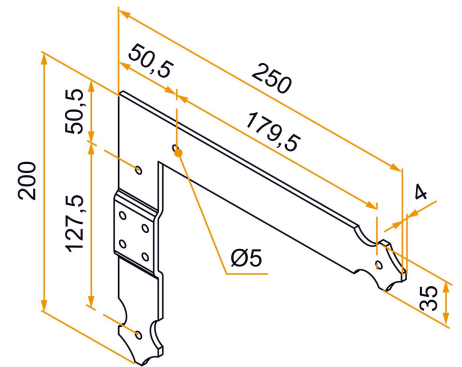

Possible applications include :

PVC and Aluminum
wing shutter
accessories

Features

- Aluminum

Tip

- To be installed with RapidRénov adjustable brackets (see summary).

Products to be ordered from :
BURGAUD SAS 147, rue des Paludiers Z.I. des Mares 85270 SAINT-HILAIRE-DE-RIEZ
email : commande@tirard-burgaud.com

Possible applications include :

PVC and Aluminum
wing shutter
accessories

Référence	Mounting direction	Finish	GENCOD 3565920	Condit. par	Délai j
PEU021GN53	LEFT	9005-30%	20906 5	25	21
PEU021DN53	RIGHT	9005-30%	20905 8	25	21
PEU021GB68	LEFT	9016-80%	20904 1	25	21
PEU021DB68	RIGHT	9016-80%	20903 4	25	21
PEU021GRAL	LEFT		20908 9	1	21
PEU021DRAL	RIGHT		20907 2	1	21