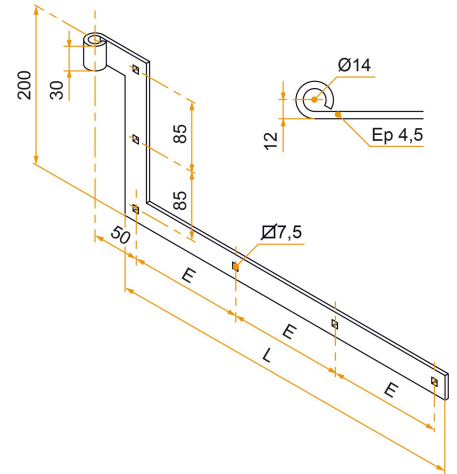

Products to be ordered from :
BURGAUD SAS 147, rue des Paludiers Z.I. des Mares 85270 SAINT-HILAIRE-DE-RIEZ
email : commande@tirard-burgaud.com