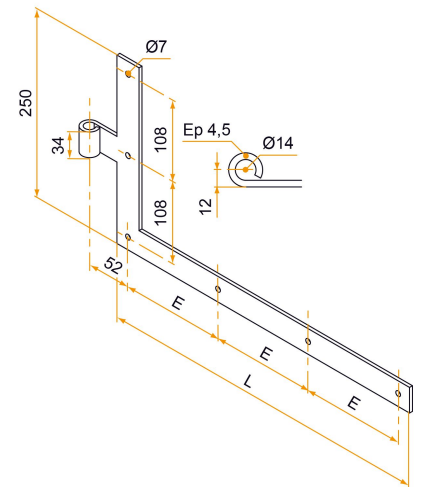

Products to be ordered from :
BURGAUD SAS 147, rue des Paludiers Z.I. des Mares 85270 SAINT-HILAIRE-DE-RIEZ
email : commande@tirard-burgaud.com