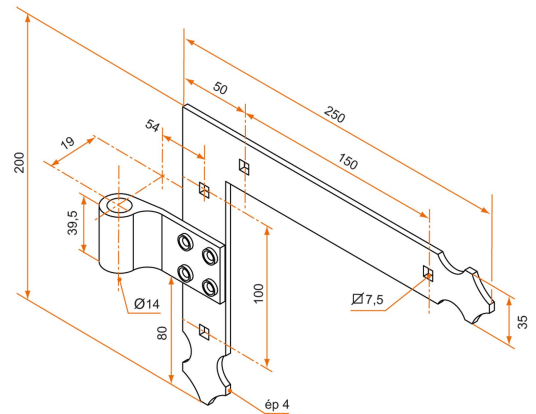

Products to be ordered from :
BURGAUD SAS 147, rue des Paludiers Z.I. des Mares 85270 SAINT-HILAIRE-DE-RIEZ
email : commande@tirard-burgaud.com