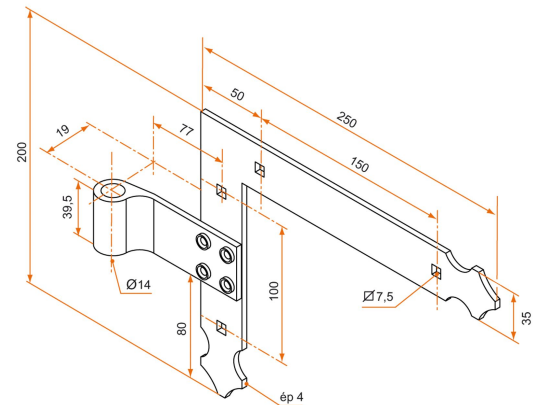

Products to be ordered from :
BURGAUD SAS 147, rue des Paludiers Z.I. des Mares 85270 SAINT-HILAIRE-DE-RIEZ
email : commande@tirard-burgaud.com