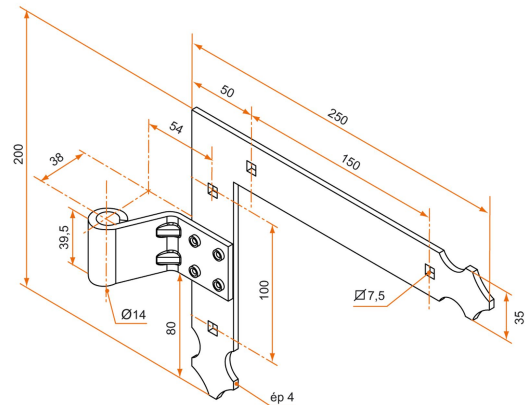

Products to be ordered from :
BURGAUD SAS 147, rue des Paludiers Z.I. des Mares 85270 SAINT-HILAIRE-DE-RIEZ
email : commande@tirard-burgaud.com