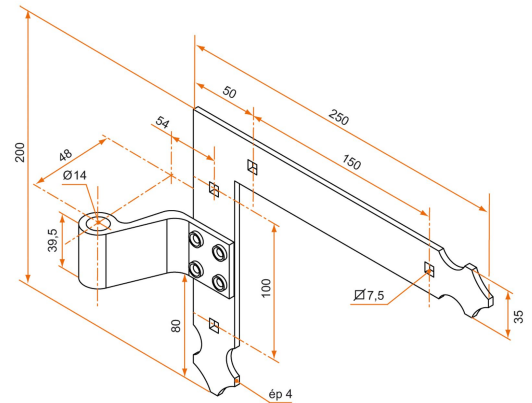

Products to be ordered from :
BURGAUD SAS 147, rue des Paludiers Z.I. des Mares 85270 SAINT-HILAIRE-DE-RIEZ
email : commande@tirard-burgaud.com