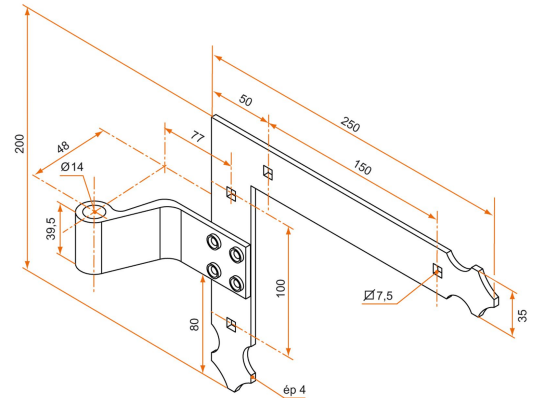

Products to be ordered from :
BURGAUD SAS 147, rue des Paludiers Z.I. des Mares 85270 SAINT-HILAIRE-DE-RIEZ
email : commande@tirard-burgaud.com