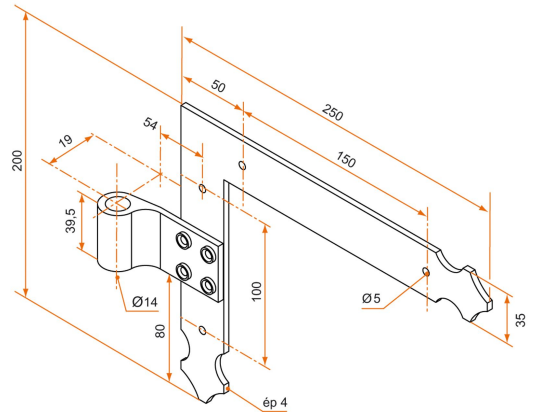

Products to be ordered from :
BURGAUD SAS 147, rue des Paludiers Z.I. des Mares 85270 SAINT-HILAIRE-DE-RIEZ
email : commande@tirard-burgaud.com