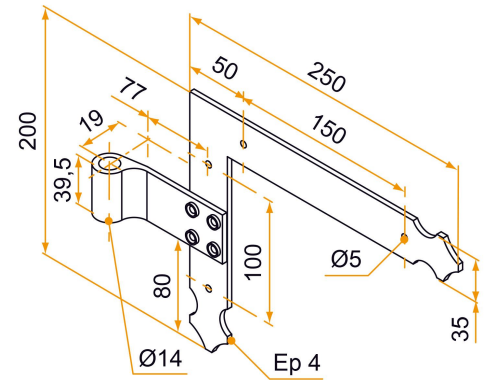

Products to be ordered from :
BURGAUD SAS 147, rue des Paludiers Z.I. des Mares 85270 SAINT-HILAIRE-DE-RIEZ
email : commande@tirard-burgaud.com