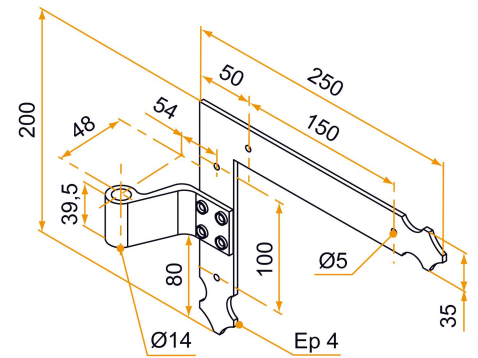

Products to be ordered from :
BURGAUD SAS 147, rue des Paludiers Z.I. des Mares 85270 SAINT-HILAIRE-DE-RIEZ
email : commande@tirard-burgaud.com