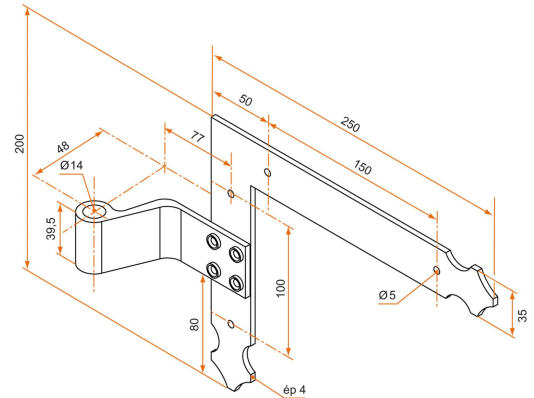

Products to be ordered from :
BURGAUD SAS 147, rue des Paludiers Z.I. des Mares 85270 SAINT-HILAIRE-DE-RIEZ
email : commande@tirard-burgaud.com