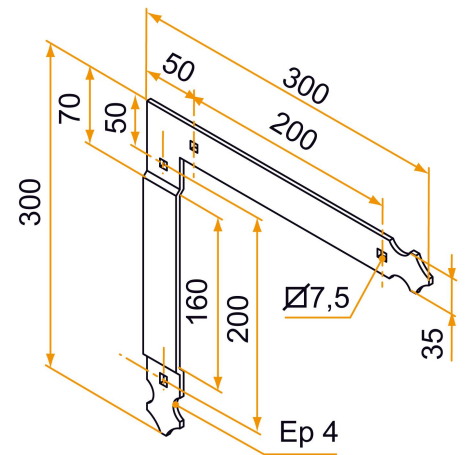

Possible applications include :

Wooden wing shutter accessories

Features

- Made of steel

Tip

- Other possible dimensions, maximum 300x400, please contact us.

Products to be ordered from :
 BURGAUD SAS 147, rue des Paludiers Z.I. des Mares 85270 SAINT-HILAIRE-DE-RIEZ
 email : commande@tirard-burgaud.com

RapidRénov square hinge - 35x4 - square holes of 7.5

Possible applications include :

Wooden wing shutter accessories

Référence	Mounting direction	No. of holes	Finish	GENCOD 3565920	Condit. par	Délai j
PEA006GN53	LEFT	4	9005-30%	20867 9	20	14
PEA006DN53	RIGHT	4	9005-30%	20865 5	20	14