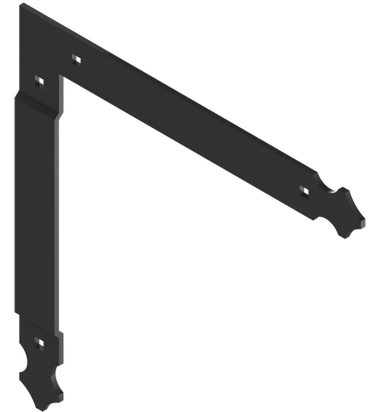

Possible applications include :

Wooden wing shutter accessories

Features

- Made of steel

Tip

- Other possible dimensions, maximum 300x400, please contact us.

Products to be ordered from :
 BURGAUD SAS 147, rue des Paludiers Z.I. des Mares 85270 SAINT-HILAIRE-DE-RIEZ
 email : commande@tirard-burgaud.com

RapidRénov square hinge - 35x4 - square holes of 7.5

Possible applications include :

Wooden wing shutter accessories

Référence	Mounting direction	No. of holes	Finish	GENCOD 3565920	Condit. par	Délai j
PEA006GN53	LEFT	4	9005-30%	20867 9	20	14
PEA006DN53	RIGHT	4	9005-30%	20865 5	20	14