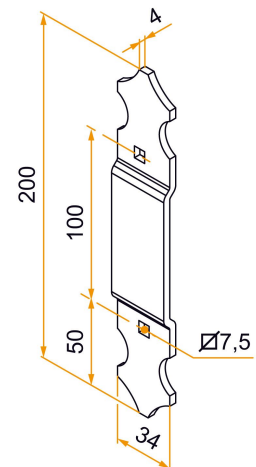

Products to be ordered from :
BURGAUD SAS 147, rue des Paludiers Z.I. des Mares 85270 SAINT-HILAIRE-DE-RIEZ
email : commande@tirard-burgaud.com