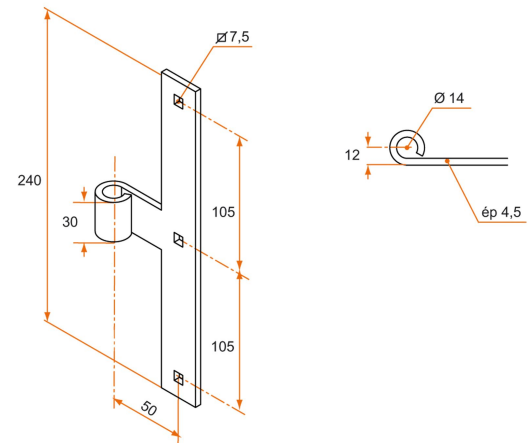

Products to be ordered from :
BURGAUD SAS 147, rue des Paludiers Z.I. des Mares 85270 SAINT-HILAIRE-DE-RIEZ
email : commande@tirard-burgaud.com