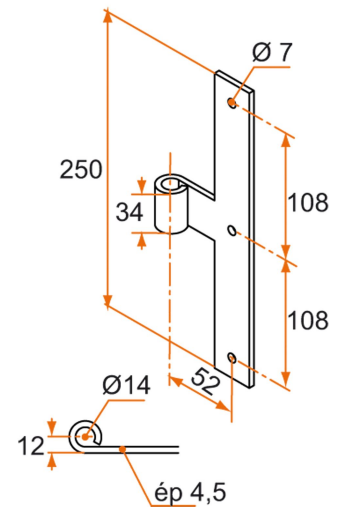

Products to be ordered from :
BURGAUD SAS 147, rue des Paludiers Z.I. des Mares 85270 SAINT-HILAIRE-DE-RIEZ
email : commande@tirard-burgaud.com