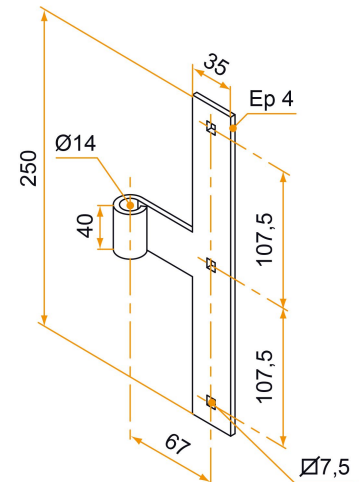

Products to be ordered from :
BURGAUD SAS 147, rue des Paludiers Z.I. des Mares 85270 SAINT-HILAIRE-DE-RIEZ
email : commande@tirard-burgaud.com