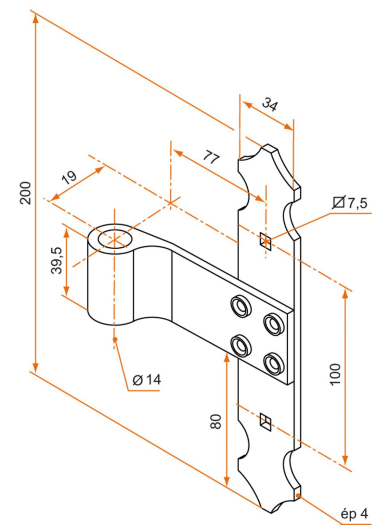

Products to be ordered from :
BURGAUD SAS 147, rue des Paludiers Z.I. des Mares 85270 SAINT-HILAIRE-DE-RIEZ
email : commande@tirard-burgaud.com