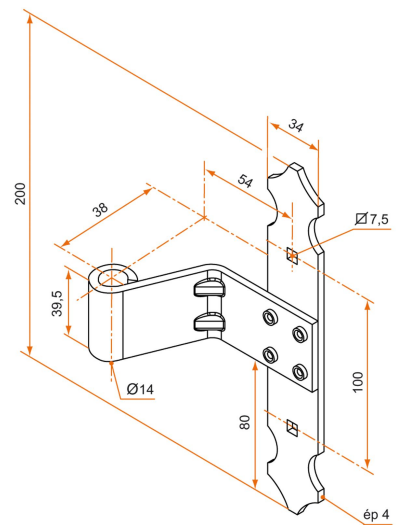

Products to be ordered from :
BURGAUD SAS 147, rue des Paludiers Z.I. des Mares 85270 SAINT-HILAIRE-DE-RIEZ
email : commande@tirard-burgaud.com