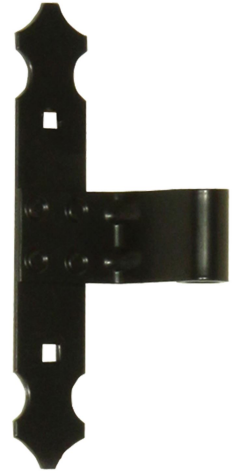

Possible applications include :

PVC and Aluminum
wing shutter
accessories

Features

- Aluminum

Products to be ordered from :
BURGAUD SAS 147, rue des Paludiers Z.I. des Mares 85270 SAINT-HILAIRE-DE-RIEZ
email : commande@tirard-burgaud.com

Intermediate hinge - festoon end - Ø14 - H.200 - 35x4 - square holes of 7.5 - offset 38x54

Possible applications include :

PVC and Aluminum
wing shutter
accessories

Référence	Finish	GENCOD 3565920	Condit. par	Délai j
3PE92051	9005-30%	11045 3	25	14
3PE91046	9016-80%	11044 6	25	14
3PE92051RAL		18273 3	1	14