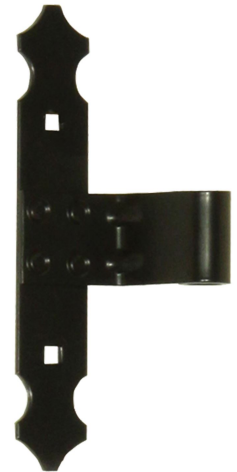

Possible applications include :

PVC and Aluminum
wing shutter
accessories

Features

- Aluminum

Products to be ordered from :
BURGAUD SAS 147, rue des Paludiers Z.I. des Mares 85270 SAINT-HILAIRE-DE-RIEZ
email : commande@tirard-burgaud.com

Intermediate hinge - festoon end - Ø14 - H.200 - 35x4 - square holes of 7.5 - offset 38x54

Possible applications include :

PVC and Aluminum
wing shutter
accessories

Référence	Finish	GENCOD 3565920	Condit. par	Délai j
3PE92051	9005-30%	11045 3	25	14
3PE91046	9016-80%	11044 6	25	14
3PE92051RAL		18273 3	1	14