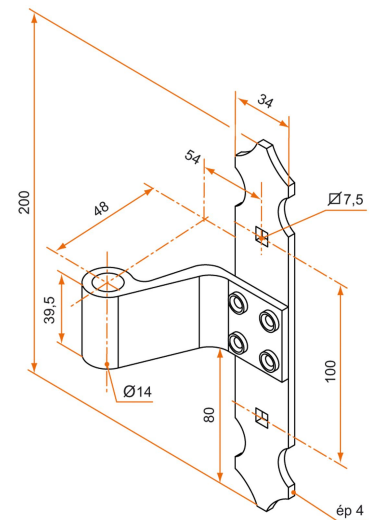

Products to be ordered from :
BURGAUD SAS 147, rue des Paludiers Z.I. des Mares 85270 SAINT-HILAIRE-DE-RIEZ
email : commande@tirard-burgaud.com