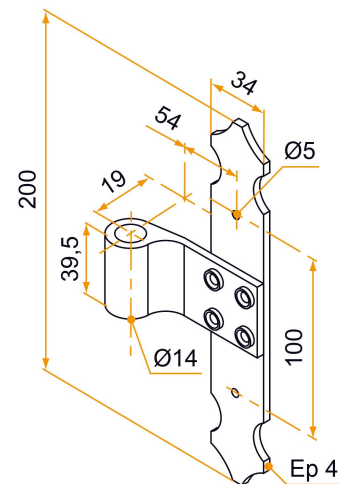

Products to be ordered from :
BURGAUD SAS 147, rue des Paludiers Z.I. des Mares 85270 SAINT-HILAIRE-DE-RIEZ
email : commande@tirard-burgaud.com