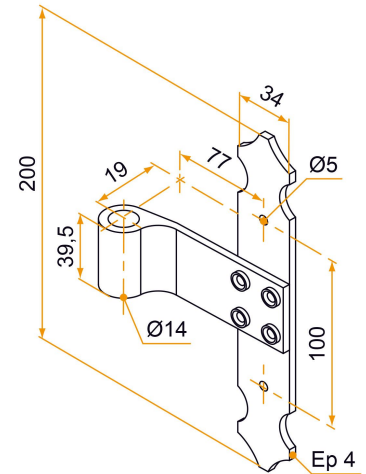

Products to be ordered from :
BURGAUD SAS 147, rue des Paludiers Z.I. des Mares 85270 SAINT-HILAIRE-DE-RIEZ
email : commande@tirard-burgaud.com