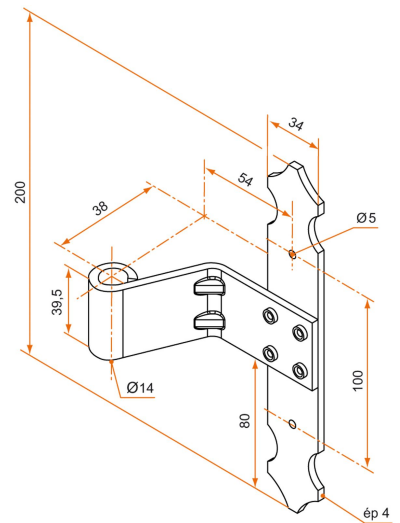

Products to be ordered from :
BURGAUD SAS 147, rue des Paludiers Z.I. des Mares 85270 SAINT-HILAIRE-DE-RIEZ
email : commande@tirard-burgaud.com