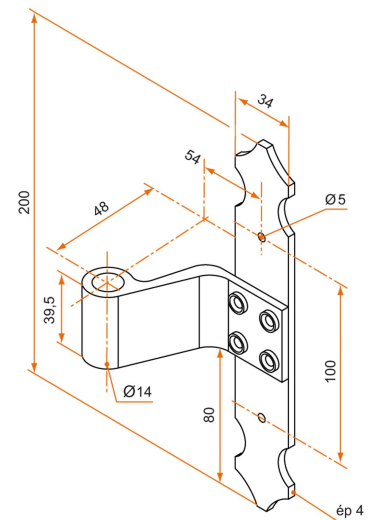

Products to be ordered from :
BURGAUD SAS 147, rue des Paludiers Z.I. des Mares 85270 SAINT-HILAIRE-DE-RIEZ
email : commande@tirard-burgaud.com