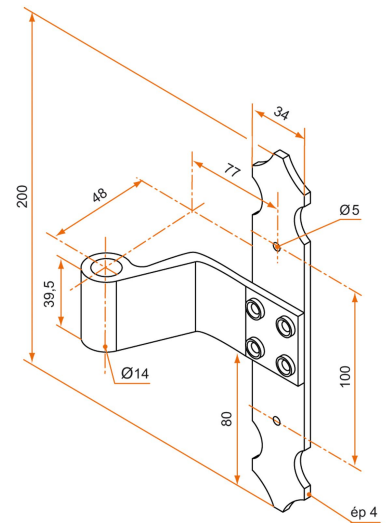

Products to be ordered from :
BURGAUD SAS 147, rue des Paludiers Z.I. des Mares 85270 SAINT-HILAIRE-DE-RIEZ
email : commande@tirard-burgaud.com