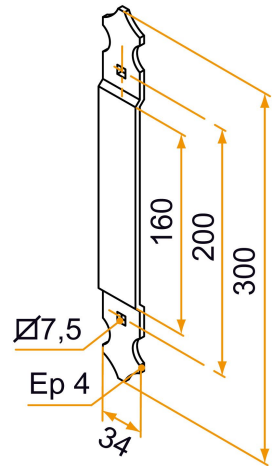

Possible applications include :

Wooden wing shutter accessories

Features

- Made of steel

Tip

- Other possible dimensions, maximum 350, please contact us.

Products to be ordered from :
BURGAUD SAS 147, rue des Paludiers Z.I. des Mares 85270 SAINT-HILAIRE-DE-RIEZ
email : commande@tirard-burgaud.com

Intermediate RapidRénov hinge - 35x4 - square holes of 7.5

Possible applications include :

Wooden wing shutter accessories

Référence	No. of holes	Finish	GENCOD 3565920	Condit. par	Délai j
PEA007N53	2	9005-30%	20869 3	25	14