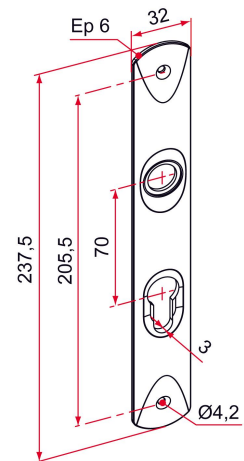

Possible applications include :

Garage door accessories

Wing shutter and louver accessories

Common accessories for gates

Features

- In aluminum. Supplied with fixing screws and anti-friction ring.

Products to be ordered from :
 TIRARD SAS 16, Avenue du Vimeu Vert Z.A. du Vimeu Industriel 80210
 FEUQUIERES-EN-VIMEU
 email : commande@tirard-burgaud.com