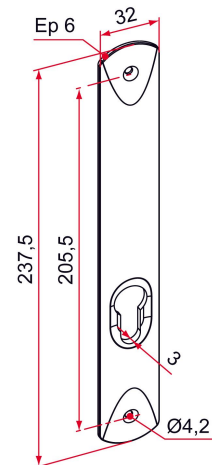

Possible applications include :

Common accessories
for gates

Features

- In aluminum. Supplied with fixing screws and anti-friction ring.

Tip

- This plate is to be applied on the exterior of the gate. It is part of the following solution: latch lock for motorized sliding gate + electric strike.