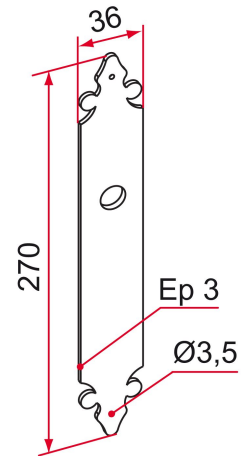

## Features

- Supplied with fixing screws and friction ring

- This plate is to be applied on the inside of the gate. It is part of the following solution: double handle + electric strike (interior locking) + half-cylinder (exterior locking).