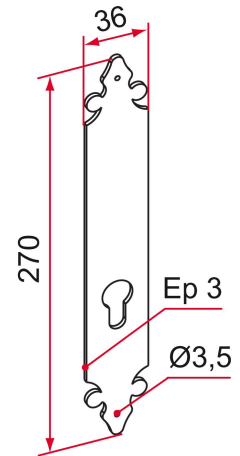

## Features

- Supplied with fixing screws and friction ring

- This plate is to be applied on the exterior of the gate. It is part of the following solution: latch lock for motorized sliding gate + electric strike.