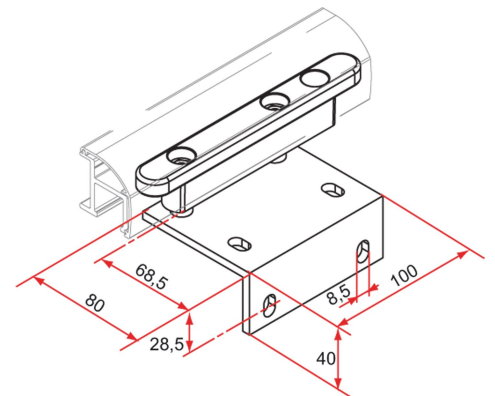

Possible applications include :

Sliding gate

Features

- Aluminium material For installation on interior post With self-adjusting composite sliding pad

Tip

- These plates are available with guide fingers instead of the sliding pad: take the same references without the P at the end.