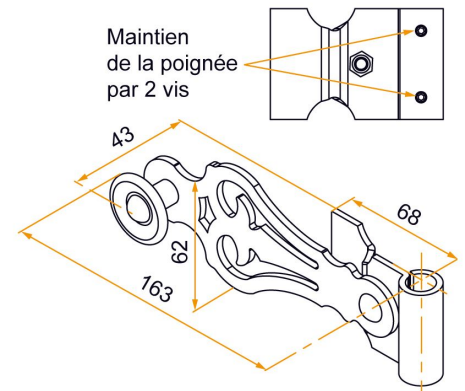

Possible applications include :

Wooden wing shutter accessories

Features

- In steel. Screw, nut, and anti-friction washer for better ease of use.

- Handle secured to the tube with 2 screws.

Products to be ordered from :
BURGAUD SAS 147, rue des Paludiers Z.I. des Mares 85270 SAINT-HILAIRE-DE-RIEZ
email : commande@tirard-burgaud.com