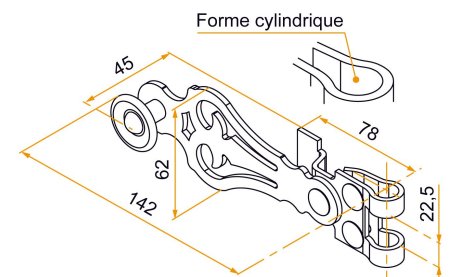

ATTENTION

- Round rod

Products to be ordered from :
BURGAUD SAS 147, rue des Paludiers Z.I. des Mares 85270 SAINT-HILAIRE-DE-RIEZ
email : commande@tirard-burgaud.com