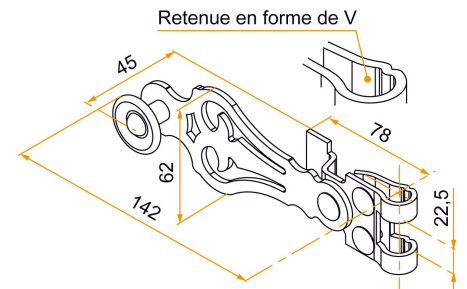

Possible applications include :

Wooden wing shutter accessories

Features

- In steel. Screw, nut, and anti-friction washer for better ease of use.

Tip

- Compatible only with wide flat steel collars ref.120072 and 120074.

ATTENTION

- V-grooved rod

Products to be ordered from :
BURGAUD SAS 147, rue des Paludiers Z.I. des Mares 85270 SAINT-HILAIRE-DE-RIEZ
email : commande@tirard-burgaud.com

Possible applications include :

Wooden wing shutter accessories