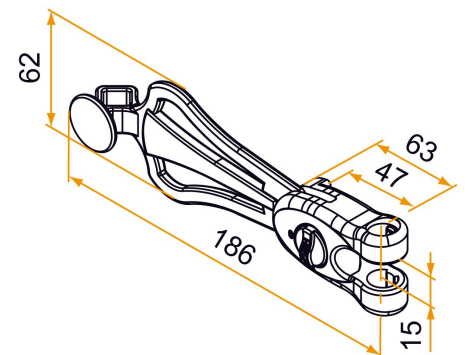

Possible applications include :

PVC and Aluminum
wing shutter
accessories

Features

- Aluminum Assembly

Products to be ordered from :
BURGAUD SAS 147, rue des Paludiers Z.I. des Mares 85270 SAINT-HILAIRE-DE-RIEZ
email : commande@tirard-burgaud.com

Possible applications include :

PVC and Aluminum
wing shutter
accessories

Référence	Finish	Composite part	GENCOD 3565920	Condit. par	Délai j
3ES92076	9005-30%	black	18824 7	50	14
3ES91076	9016-80%	white	18836 0	50	14
3ES92076ANRAL		black	20335 3	1	14
3ES92076ABRAL		white	20336 0	1	14