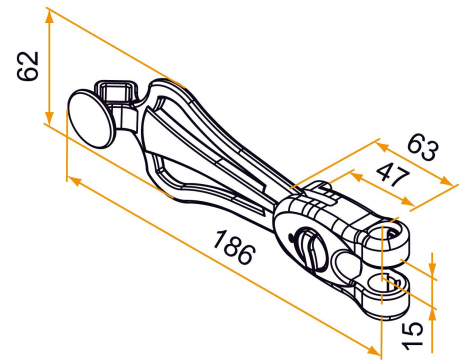

Possible applications include :

PVC and Aluminum
wing shutter
accessories

Features

- Aluminum Assembly

Products to be ordered from :
BURGAUD SAS 147, rue des Paludiers Z.I. des Mares 85270 SAINT-HILAIRE-DE-RIEZ
email : commande@tirard-burgaud.com

Possible applications include :

PVC and Aluminum
wing shutter
accessories

Référence	Finish	Composite part	GENCOD 3565920	Condit. par	Délai j
3ES92077	9005-30%	black	18825 4	50	14
3ES91077	9016-80%	white	18837 7	50	14
3ES92077ANRAL		black	20916 4	1	14
3ES92077ABRAL		white	20915 7	1	14