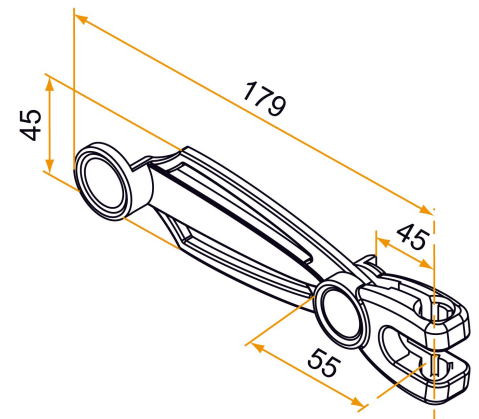

Possible applications include :

PVC and Aluminum
wing shutter
accessories

Features

- In composite

Products to be ordered from :
BURGAUD SAS 147, rue des Paludiers Z.I. des Mares 85270 SAINT-HILAIRE-DE-RIEZ
email : commande@tirard-burgaud.com

Possible applications include :

PVC and Aluminum
wing shutter
accessories

Référence	Finish	GENCOD 3565920	Condit. par	Délai j
5ES16018	black	14980 4	100	14
5ES17018	white	14981 1	100	14

 Multi-RAL : specify your color when placing the order (<https://www.couleursral.fr/ral-classic>)