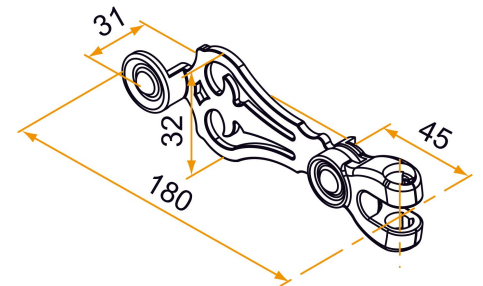

Possible applications include :

PVC and Aluminum
wing shutter
accessories

Features

- Aluminum Assembly

Products to be ordered from :
BURGAUD SAS 147, rue des Paludiers Z.I. des Mares 85270 SAINT-HILAIRE-DE-RIEZ
email : commande@tirard-burgaud.com

Possible applications include :

PVC and Aluminum
wing shutter
accessories

Référence	Finish	GENCOD 3565920	Condit. par	Délai j
3ES92042	9005-30%	15408 2	100	14
3ES91042	9016-80%	15409 9	100	14
3ES90021	9010-30%	15410 5	100	14
3ES92042RAL		18240 5	1	14