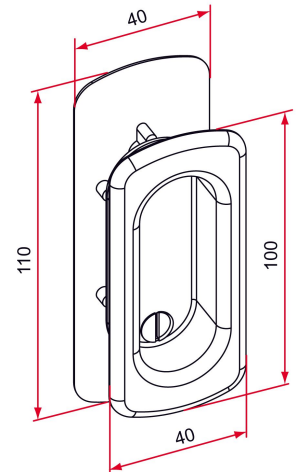

## Features

- In composite For lateral door operation Drilling in standardized panels with those of locks (door reversibility)

Products to be ordered from :  
 TIRARD SAS 16, Avenue du Vimeu Vert Z.A. du Vimeu Industriel 80210  
 FEUQUIERES-EN-VIMEU  
 email : [commande@tirard-burgaud.com](mailto:commande@tirard-burgaud.com)