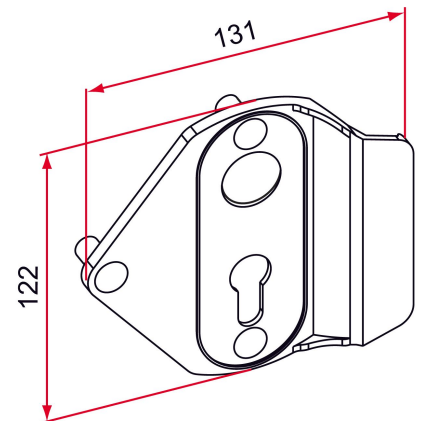

## Features

- In composite Composed of: 1 monobloc composite handle, 1 stainless steel reinforcement plate, 1 composite counterplate

Products to be ordered from :  
 TIRARD SAS 16, Avenue du Vimeu Vert Z.A. du Vimeu Industriel 80210  
 FEUQUIERES-EN-VIMEU  
 email : [commande@tirard-burgaud.com](mailto:commande@tirard-burgaud.com)