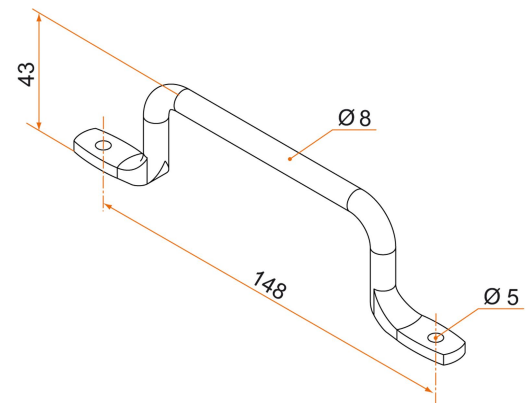

Possible applications include :

Wooden wing shutter accessories

Products to be ordered from :
BURGAUD SAS 147, rue des Paludiers Z.I. des Mares 85270 SAINT-HILAIRE-DE-RIEZ
email : commande@tirard-burgaud.com