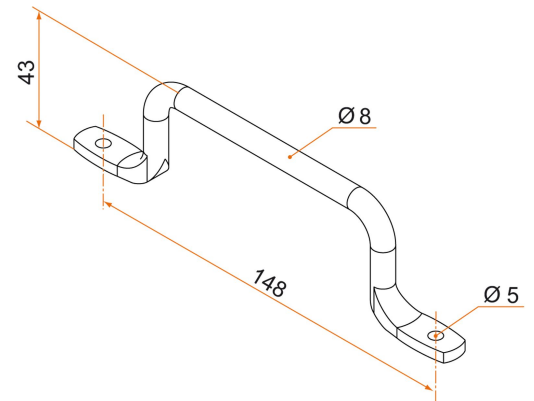

Products to be ordered from :
BURGAUD SAS 147, rue des Paludiers Z.I. des Mares 85270 SAINT-HILAIRE-DE-RIEZ
email : commande@tirard-burgaud.com