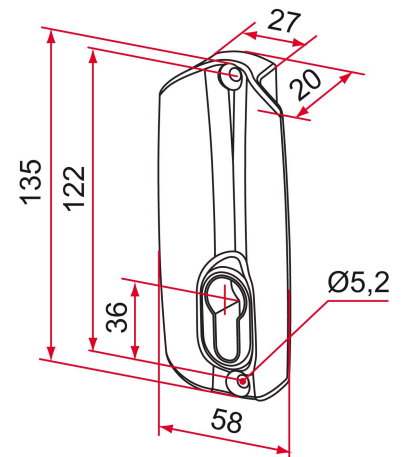

Possible applications include :

Common accessories for gates

Features

- In composite. Supplied with stainless steel fixing screws.

Tip

- Add 10 mm for calculating the length of the cylinder.

Products to be ordered from :
 TIRARD SAS 16, Avenue du Vimeu Vert Z.A. du Vimeu Industriel 80210
 FEUQUIERES-EN-VIMEU
 email : commande@tirard-burgaud.com

Marinéa handle with bottom cylinder passage

Possible applications include :

Common accessories
for gates

Référence	Finish	GENCOD 3661598	Condit. par	Délai j
JA592501	black	01426 7	1	7
JA591501	white	01423 6	1	7