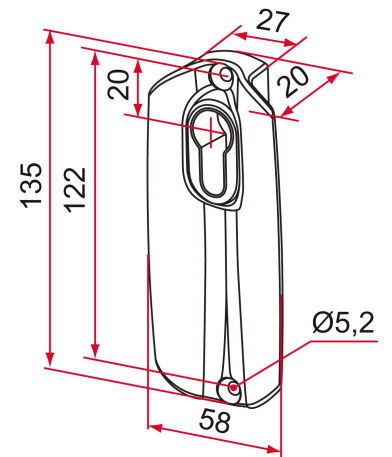

Possible applications include :

Common accessories
for gates

Features

- In composite. Supplied with stainless steel fixing screws.

Tip

- Add 10 mm for calculating the length of the cylinder.

Products to be ordered from :
TIRARD SAS 16, Avenue du Vimeu Vert Z.A. du Vimeu Industriel 80210
FEUQUIERES-EN-VIMEU
email : commande@tirard-burgaud.com