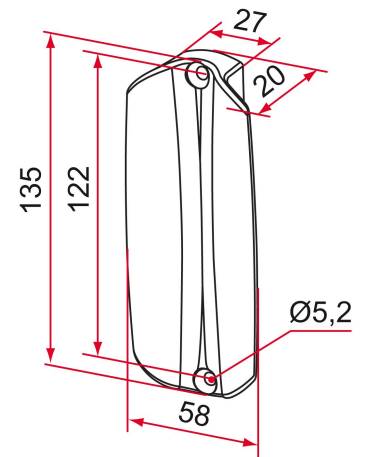

## Features

- In composite. Supplied with stainless steel fixing screws.

Products to be ordered from :  
TIRARD SAS 16, Avenue du Vimeu Vert Z.A. du Vimeu Industriel 80210  
FEUQUIERES-EN-VIMEU  
email : [commande@tirard-burgaud.com](mailto:commande@tirard-burgaud.com)